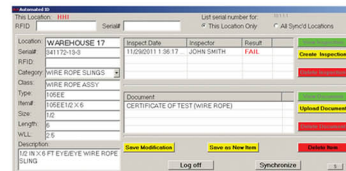

THE MAIN SCREEN